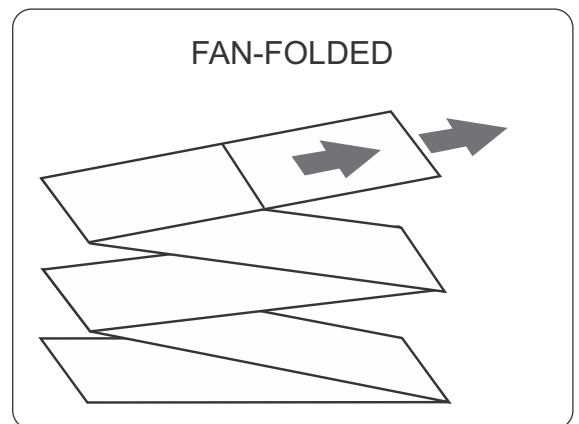

Tickets can be supplied in fan-folded or reel format for Automatic fare collection and ticket vending machines & in booklet form or cut singles for manual issuing. A wide range of Thermal and non-thermal Paper & PET materials can be chosen depending on the ticket life cycle. We also offer ticket personalization options such as:

PHYSICAL SPECIFICATION	
Face Stock	Non-thermal Paper
Label Sizes	85.72 x 53.98 mm /3.37 x 2.12 in Special sizes on request
Weight	1.9 gm
Delivery format	Reel form, Fan-folded, Single cut
No. of Labels/ Reel	500 pcs
Core inner diameter	76 mm / 3 in